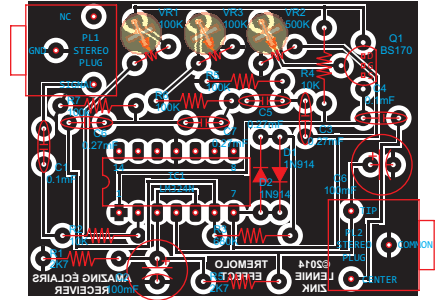

THE AMAZING ÉCLAIRS RECEIVER

(EMF/Charge/Light/Audio/Induction/RF/Sferics)

THE AMAZING ÉCLAIRS RECEIVER

(EMF/Charge/Light/Audio/Induction/RF/Sferics)

DECIBEL METER

THE AMAZING ÉCLAIRS RECEIVER

(EMF/Charge/Light/Audio/Induction/RF/Sferics)

CIRCUITS FOR FUTURE DEVELOPMENT

MICRO-POWER 110 VOLT DC SUPPLY

SPLIT SUPPLY GENERATOR

MONO TO STEREO EFFECT

THE AMAZING ÉCLAIRS RECEIVER

(EMF/Charge/Light/Audio/Induction/Rf/Sferics)

TIP
PL2 STEREO PLUG
COMMON
CENTER

STRESS LEVEL TENSION MONITOR

INFRARED ON/OFF MOTOR CONTROL

THE AMAZING ÉCLAIRS RECEIVER

(EMF/Charge/Light/Audio/Induction/RF/Sferics)

THE AMAZING ÉCLAIRS RECEIVER

(EMF/Charge/Light/Audio/Induction/RF/Sferics)