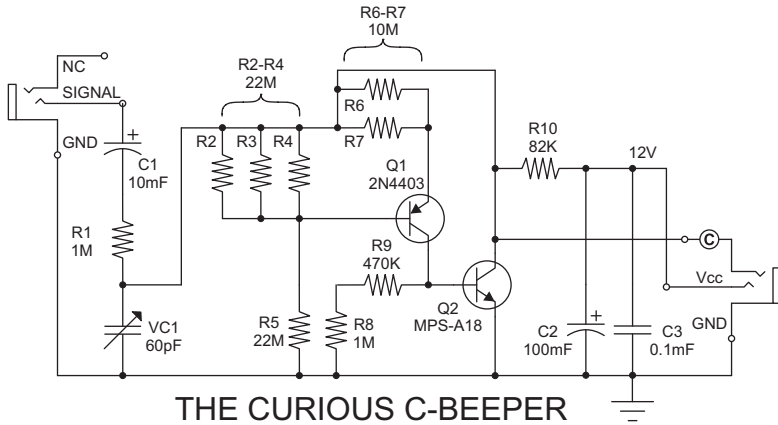

THE AMAZING ÉCLAIRS RECEIVER

(EMF/Charge/Light/Audio/Induction/RF/Sferics)