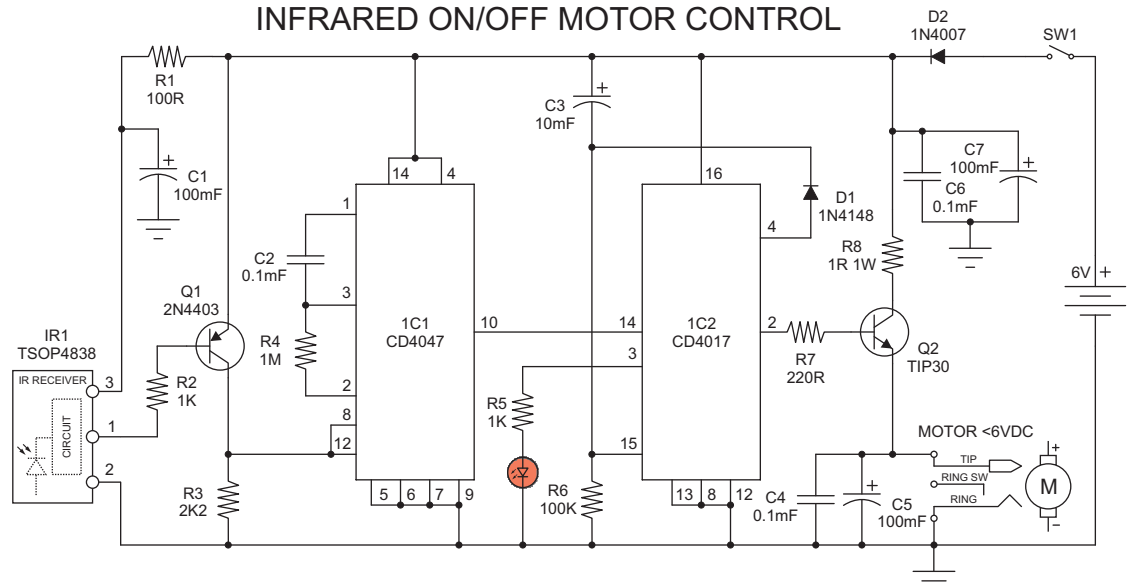

INFRARED ON/OFF MOTOR CONTROL