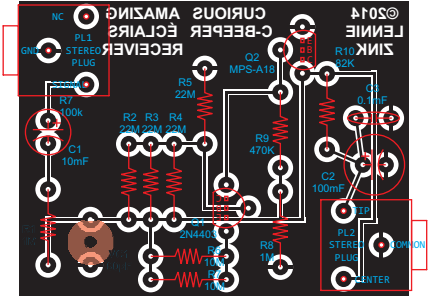

THE AMAZING ÉCLAIRS RECEIVER

(EMF/Charge/Light/Audio/Induction/RF/Sferics)