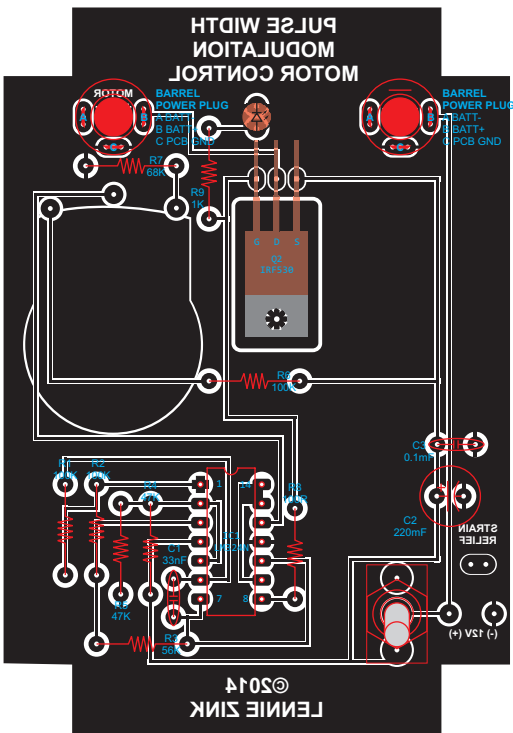

THE AMAZING ÉCLAIRS RECEIVER

(EMF/Charge/Light/Audio/Induction/RF/Sferics)