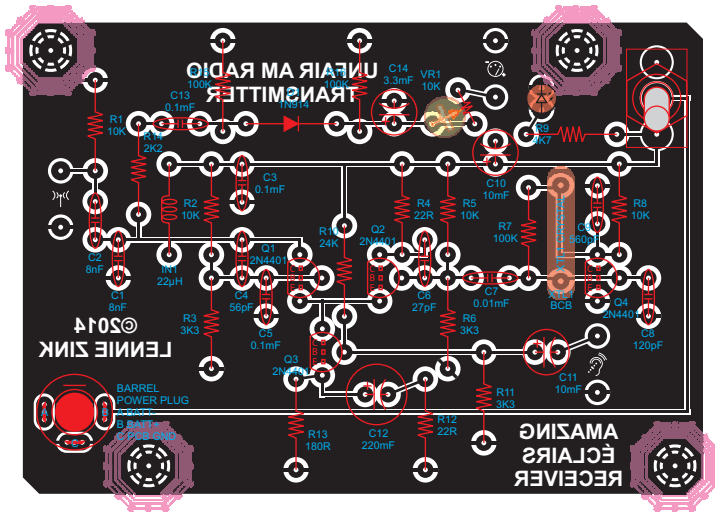

CIRCUITS FOR FUTURE DEVELOPMENT

MICRO-POWER 110 VOLT DC SUPPLY

SPLIT SUPPLY GENERATOR

MONO TO STEREO EFFECT

THE AMAZING ÉCLAIRS RECEIVER

(EMF/Charge/Light/Audio/Induction/Rf/Sferics)

TIP
PL2 STEREO PLUG
COMMON
CENTER

STRESS LEVEL TENSION MONITOR

INFRARED ON/OFF MOTOR CONTROL

THE AMAZING ÉCLAIRS RECEIVER

(EMF/Charge/Light/Audio/Induction/RF/Sferics)

THE AMAZING ÉCLAIRS RECEIVER

(EMF/Charge/Light/Audio/Induction/RF/Sferics)

FIELD STRENGTH METER

HOBBY ELECTRONICS ON POWER OFF

INFRARED MOTOR CONTROL

MOTOR SENSOR RECEIVE 6 VOLTS

HOBBY ELECTRONICS ON POWER OFF

PULSE WIDTH MODULATED MOTOR CONTROL

MOTOR PULSE 12 VOLTS

SPEED 0 1 2 3 4 5 6 7 8 9 10