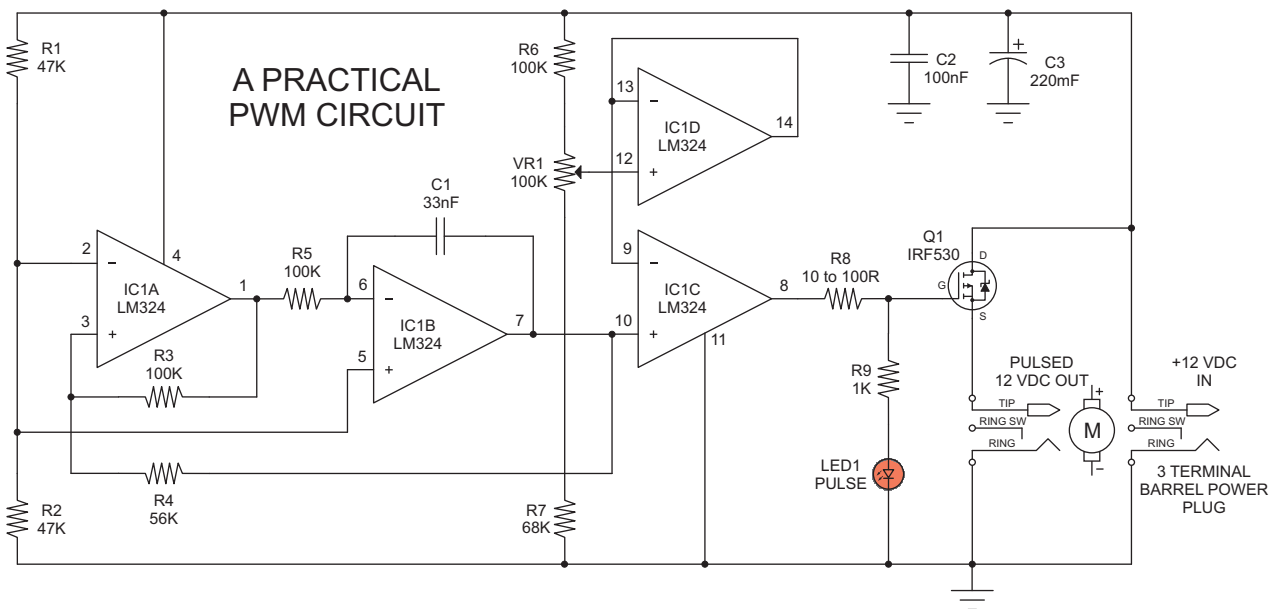

THE AMAZING ÉCLAIRS RECEIVER

(EMF/Charge/Light/Audio/Induction/RF/Sferics)