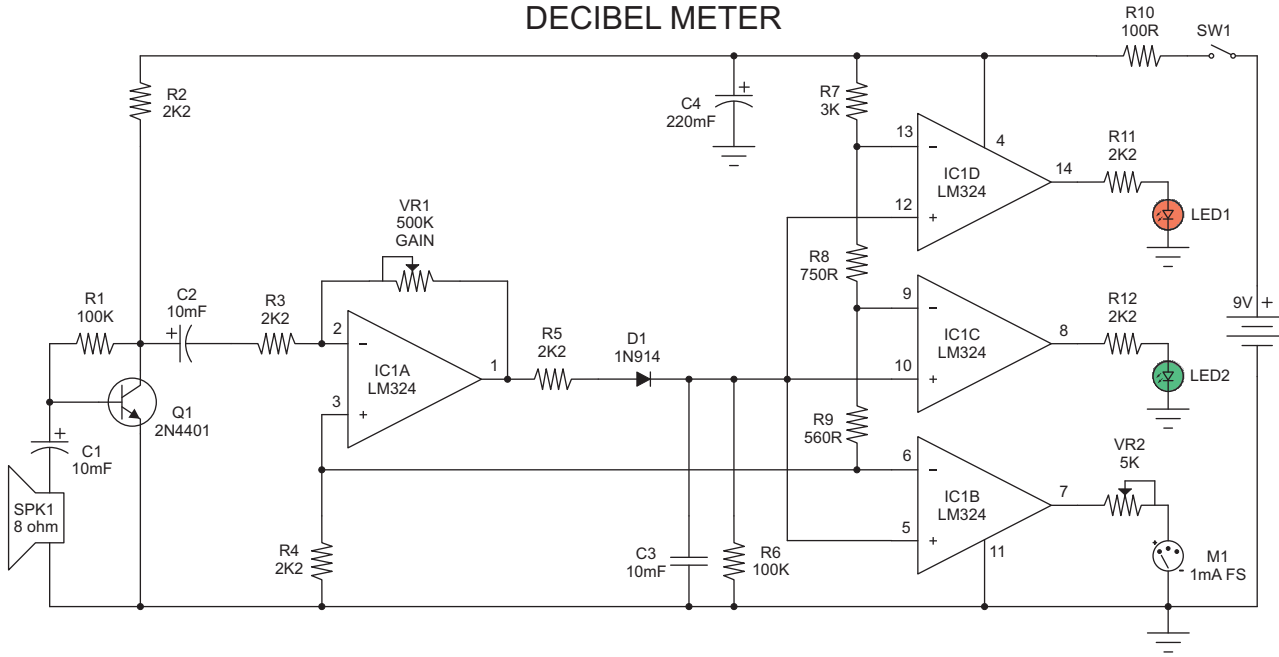

THE AMAZING ÉCLAIRS RECEIVER

(EMF/Charge/Light/Audio/Induction/RF/Sferics)

DECIBEL METER