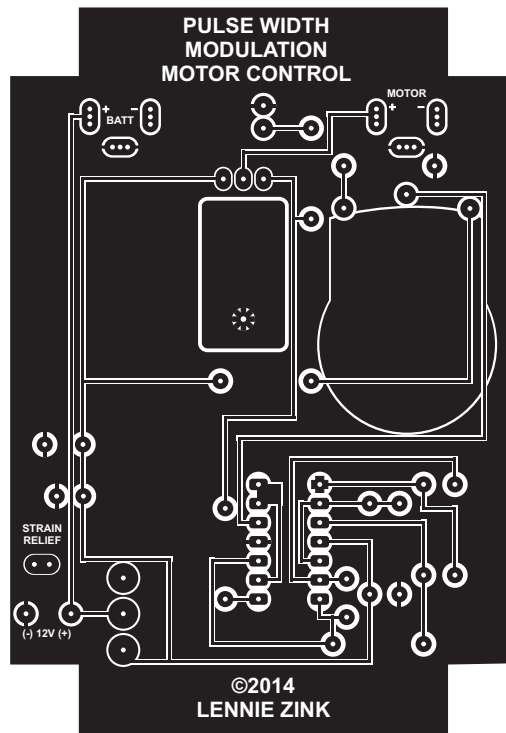

THE AMAZING ÉCLAIRS RECEIVER

(EMF/Charge/Light/Audio/Induction/RF/Sferics)