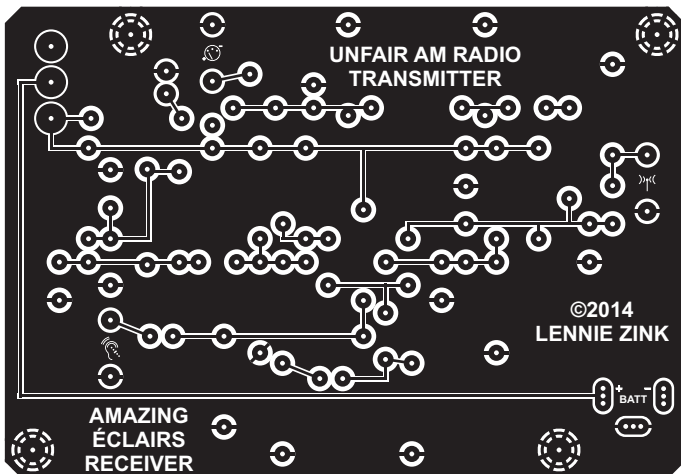

CIRCUITS FOR FUTURE DEVELOPMENT

MICRO-POWER 110 VOLT DC SUPPLY

SPLIT SUPPLY GENERATOR

MONO TO STEREO EFFECT

THE AMAZING ÉCLAIRS RECEIVER

(EMF/Charge/Light/Audio/Induction/Rf/Sferics)

TIP
PL2 STEREO PLUG
COMMON
CENTER

STRESS LEVEL TENSION MONITOR

INFRARED ON/OFF MOTOR CONTROL

THE AMAZING ÉCLAIRS RECEIVER

(EMF/Charge/Light/Audio/Induction/RF/Sferics)

THE AMAZING ÉCLAIRS RECEIVER

(EMF/Charge/Light/Audio/Induction/RF/Sferics)