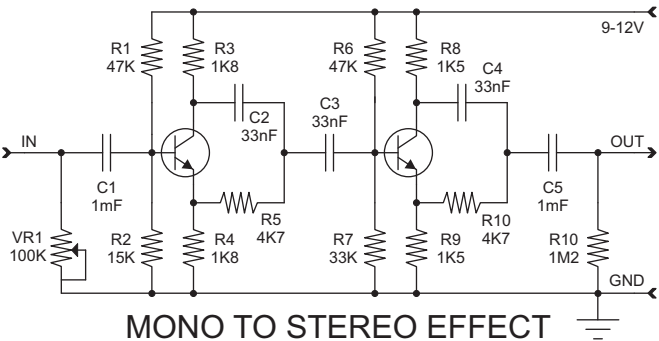

CIRCUITS FOR FUTURE DEVELOPMENT

MICRO-POWER 110 VOLT DC SUPPLY

SPLIT SUPPLY GENERATOR

MONO TO STEREO EFFECT

THE AMAZING ÉCLAIRS RECEIVER

(EMF/Charge/Light/Audio/Induction/Rf/Sferics)

TIP
PL2 STEREO PLUG
COMMON
CENTER

STRESS LEVEL TENSION MONITOR

INFRARED ON/OFF MOTOR CONTROL

THE AMAZING ÉCLAIRS RECEIVER

(EMF/Charge/Light/Audio/Induction/RF/Sferics)

THE AMAZING ÉCLAIRS RECEIVER

(EMF/Charge/Light/Audio/Induction/RF/Sferics)