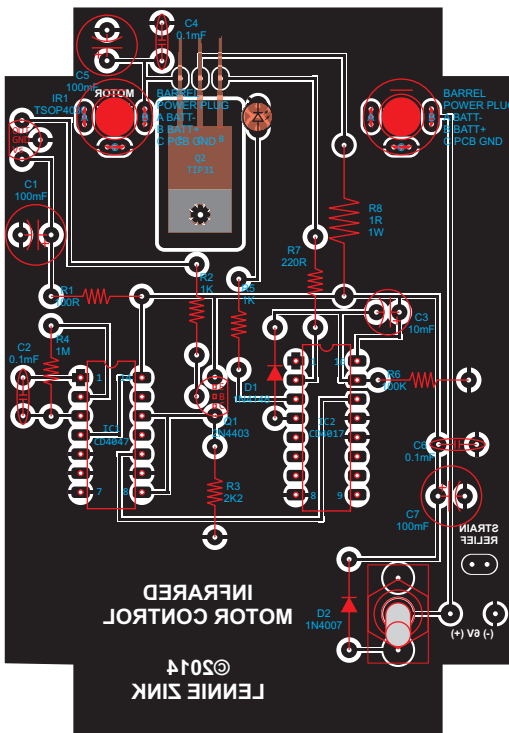

CIRCUITS FOR FUTURE DEVELOPMENT

MICRO-POWER 110 VOLT DC SUPPLY

SPLIT SUPPLY GENERATOR

MONO TO STEREO EFFECT

THE AMAZING ÉCLAIRS RECEIVER

(EMF/Charge/Light/Audio/Induction/Rf/Sferics)

TIP
PL2 STEREO PLUG
COMMON
CENTER

STRESS LEVEL TENSION MONITOR

INFRARED ON/OFF MOTOR CONTROL

THE AMAZING ÉCLAIRS RECEIVER

(EMF/Charge/Light/Audio/Induction/RF/Sferics)

THE AMAZING ÉCLAIRS RECEIVER

(EMF/Charge/Light/Audio/Induction/RF/Sferics)