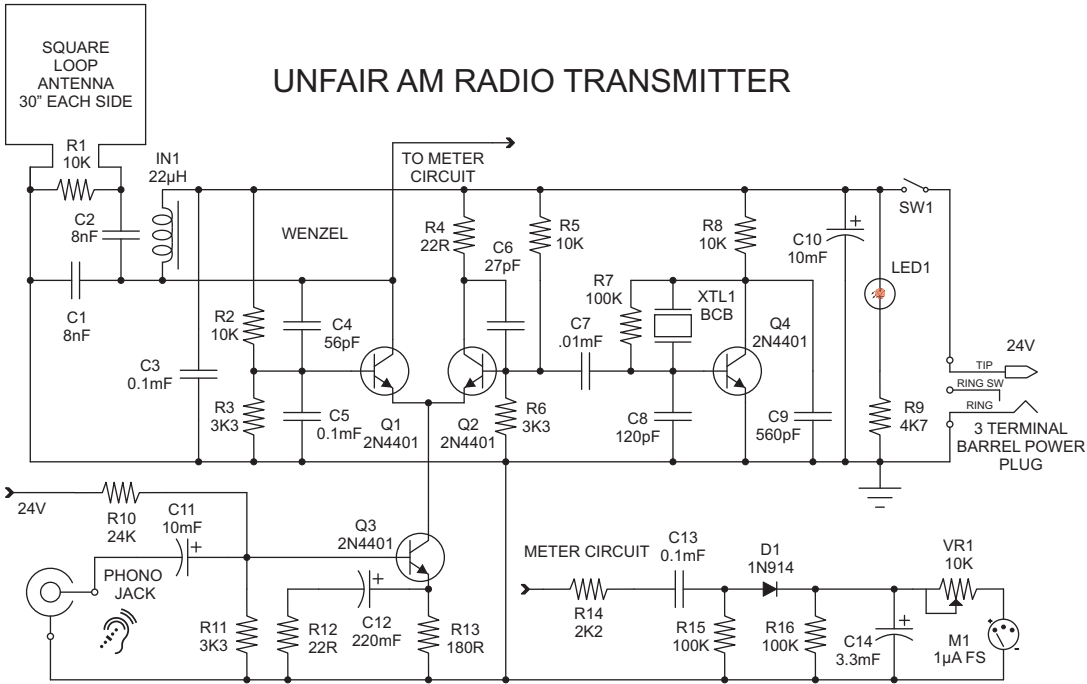

STRESS LEVEL TENSION MONITOR

INFRARED ON/OFF MOTOR CONTROL

THE AMAZING ÉCLAIRS RECEIVER

(EMF/Charge/Light/Audio/Induction/RF/Sferics)

THE AMAZING ÉCLAIRS RECEIVER

(EMF/Charge/Light/Audio/Induction/RF/Sferics)