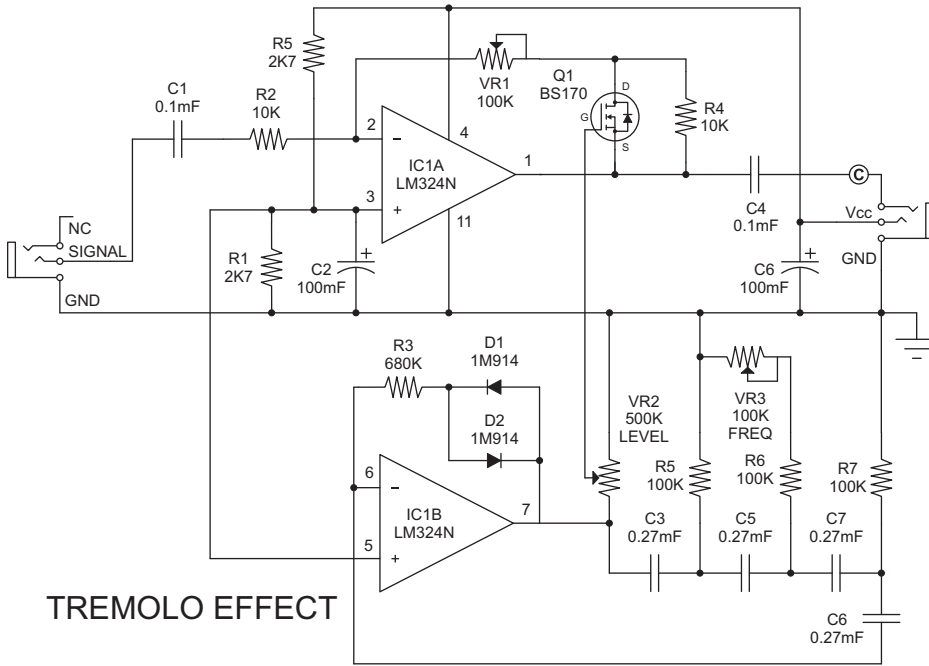

CIRCUITS FOR FUTURE DEVELOPMENT

MICRO-POWER 110 VOLT DC SUPPLY

SPLIT SUPPLY GENERATOR

MONO TO STEREO EFFECT

THE AMAZING ÉCLAIRS RECEIVER

(EMF/Charge/Light/Audio/Induction/Rf/Sferics)

TIP
PL2 STEREO PLUG
COMMON
CENTER