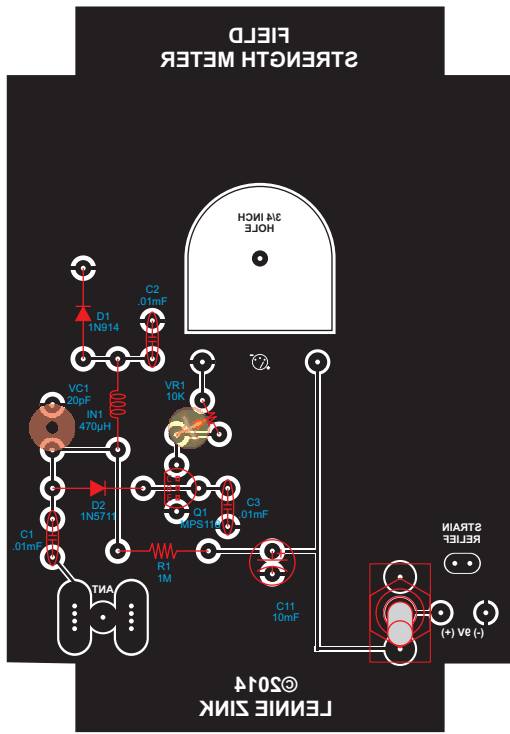

CIRCUITS FOR FUTURE DEVELOPMENT

MICRO-POWER 110 VOLT DC SUPPLY

SPLIT SUPPLY GENERATOR

MONO TO STEREO EFFECT

THE AMAZING ÉCLAIRS RECEIVER

(EMF/Charge/Light/Audio/Induction/Rf/Sferics)

TIP
PL2 STEREO PLUG
COMMON
CENTER

STRESS LEVEL TENSION MONITOR

INFRARED ON/OFF MOTOR CONTROL

THE AMAZING ÉCLAIRS RECEIVER

(EMF/Charge/Light/Audio/Induction/RF/Sferics)

THE AMAZING ÉCLAIRS RECEIVER

(EMF/Charge/Light/Audio/Induction/RF/Sferics)

FIELD STRENGTH METER

HOBBY ELECTRONICS ON POWER OFF

INFRARED MOTOR CONTROL

MOTOR SENSOR RECEIVE 6 VOLTS

HOBBY ELECTRONICS ON POWER OFF

PULSE WIDTH MODULATED MOTOR CONTROL

MOTOR PULSE 12 VOLTS

SPEED 0 1 2 3 4 5 6 7 8 9 10