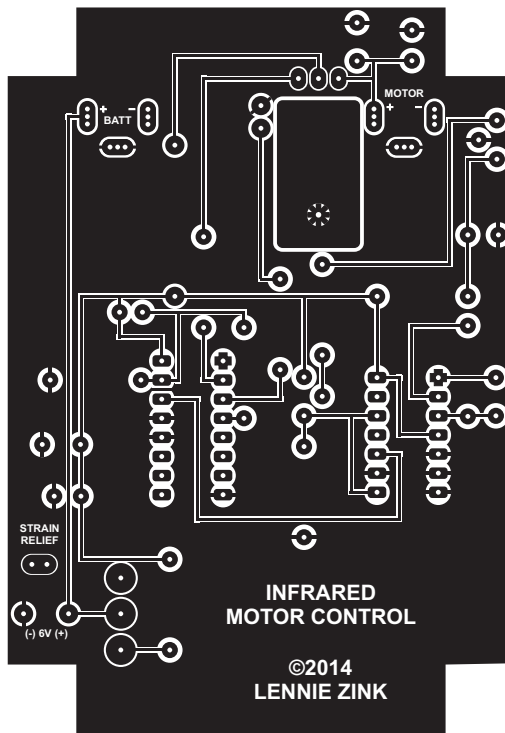

CIRCUITS FOR FUTURE DEVELOPMENT

MICRO-POWER 110 VOLT DC SUPPLY

SPLIT SUPPLY GENERATOR

MONO TO STEREO EFFECT

THE AMAZING ÉCLAIRS RECEIVER

(EMF/Charge/Light/Audio/Induction/Rf/Sferics)

TIP
PL2 STEREO PLUG
COMMON
CENTER

STRESS LEVEL TENSION MONITOR

INFRARED ON/OFF MOTOR CONTROL

THE AMAZING ÉCLAIRS RECEIVER

(EMF/Charge/Light/Audio/Induction/RF/Sferics)

THE AMAZING ÉCLAIRS RECEIVER

(EMF/Charge/Light/Audio/Induction/RF/Sferics)