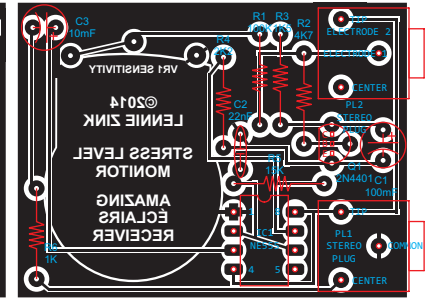

CIRCUITS FOR FUTURE DEVELOPMENT

MICRO-POWER 110 VOLT DC SUPPLY

SPLIT SUPPLY GENERATOR

MONO TO STEREO EFFECT

THE AMAZING ÉCLAIRS RECEIVER

(EMF/Charge/Light/Audio/Induction/Rf/Sferics)

TIP
PL2 STEREO PLUG
COMMON
CENTER

STRESS LEVEL TENSION MONITOR

INFRARED ON/OFF MOTOR CONTROL

THE AMAZING ÉCLAIRS RECEIVER

(EMF/Charge/Light/Audio/Induction/RF/Sferics)

THE AMAZING ÉCLAIRS RECEIVER

(EMF/Charge/Light/Audio/Induction/RF/Sferics)