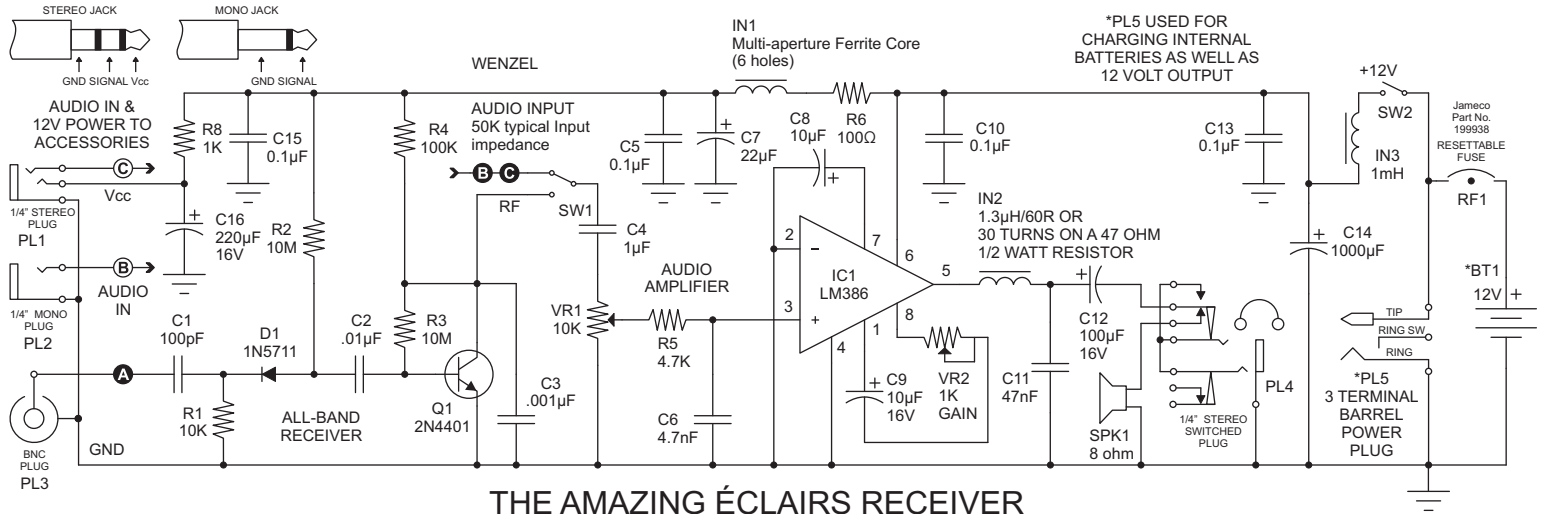

THE AMAZING ÉCLAIRS RECEIVER

(EMF/Charge/Light/Audio/Induction/RF/Sferics)

PROMOTES EXPERIMENTATION AND EXPLORATION

THE AMAZING ÉCLAIRS RECEIVER
(THIS DRAWING IS FOR REFERENCE PURPOSES.)

EXTERNAL MODULES, ACCESSORIES 3

- Decibel Meter
- Field Strength Meter
- Ferrite Loopstick Antenna
- Infrared Motor Control
- Micro-Power 110 VDC Supply
- Mono to Stereo Effect
- PWM Controller
- Split Supply Generator
- Stress Level Tension Monitor
- The Curious C-Beeper
- Tremolo Effect
- Unfair AM Radio Transmitter