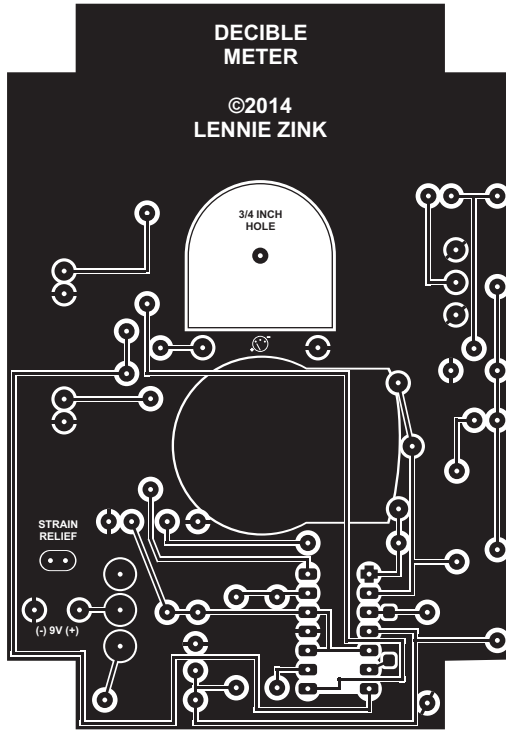

THE AMAZING ÉCLAIRS RECEIVER

(EMF/Charge/Light/Audio/Induction/RF/Sferics)

DECIBEL METER