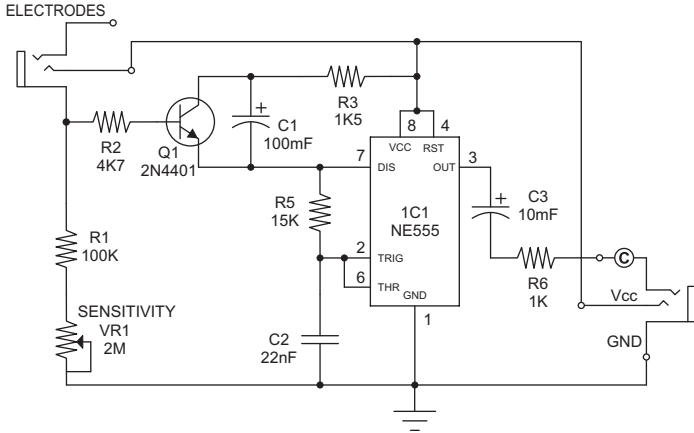

THE AMAZING ÉCLAIRS RECEIVER

(EMF/Charge/Light/Audio/Induction/Rf/Sferics)

TIP
PL2 STEREO PLUG
COMMON
CENTER

STRESS LEVEL TENSION MONITOR