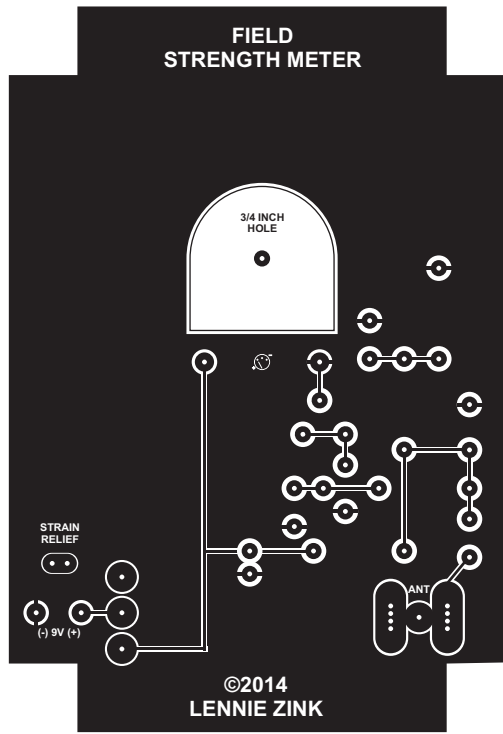

STRESS LEVEL TENSION MONITOR

INFRARED ON/OFF MOTOR CONTROL

THE AMAZING ÉCLAIRS RECEIVER

(EMF/Charge/Light/Audio/Induction/RF/Sferics)

THE AMAZING ÉCLAIRS RECEIVER

(EMF/Charge/Light/Audio/Induction/RF/Sferics)