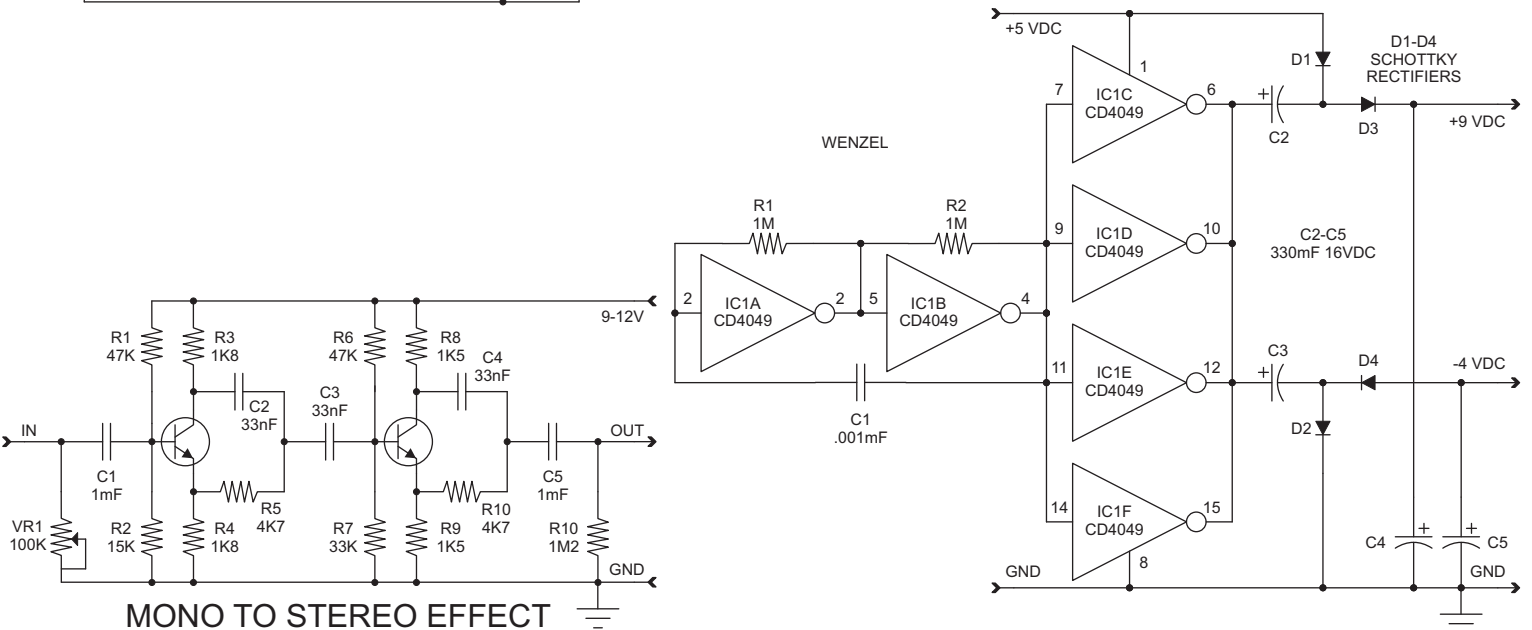

CIRCUITS FOR FUTURE DEVELOPMENT

MICRO-POWER 110 VOLT DC SUPPLY

SPLIT SUPPLY GENERATOR

MONO TO STEREO EFFECT

THE AMAZING ÉCLAIRS RECEIVER

(EMF/Charge/Light/Audio/Induction/Rf/Sferics)

TIP
PL2 STEREO PLUG
COMMON
CENTER