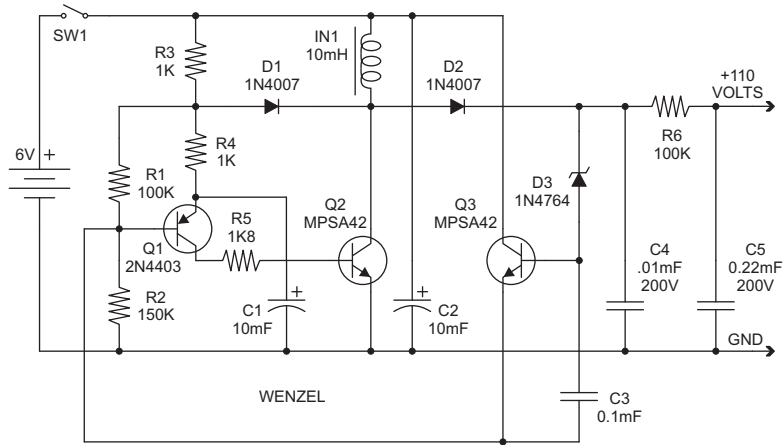

CIRCUITS FOR FUTURE DEVELOPMENT

MICRO-POWER 110 VOLT DC SUPPLY

SPLIT SUPPLY GENERATOR

MONO TO STEREO EFFECT

THE AMAZING ÉCLAIRS RECEIVER

(EMF/Charge/Light/Audio/Induction/Rf/Sferics)

TIP
PL2 STEREO PLUG
COMMON
CENTER