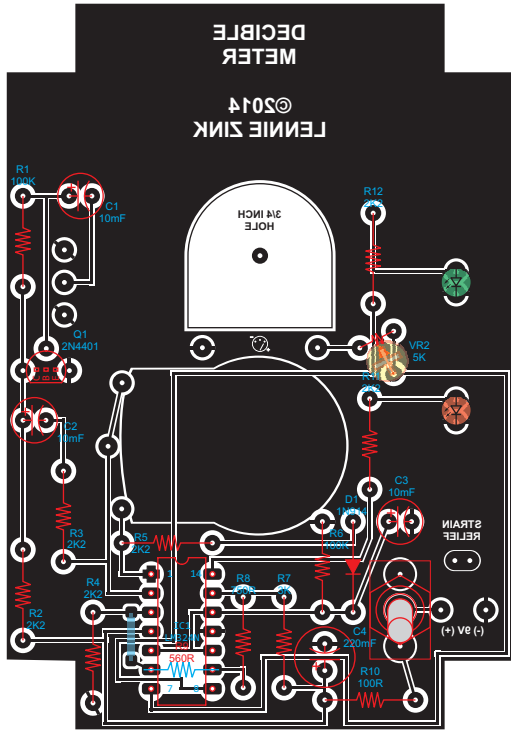

THE AMAZING ÉCLAIRS RECEIVER

(EMF/Charge/Light/Audio/Induction/RF/Sferics)

DECIBEL METER