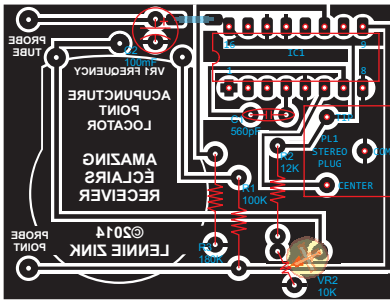

COMPONENT LAYOUT