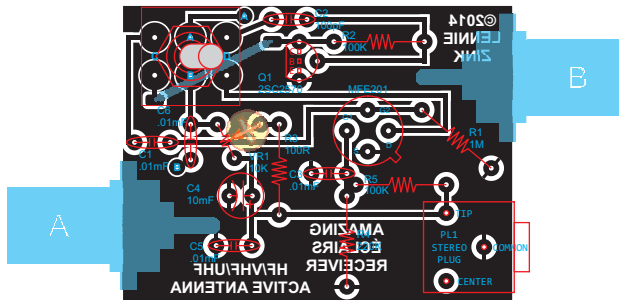

COMPONENT LAYOUT