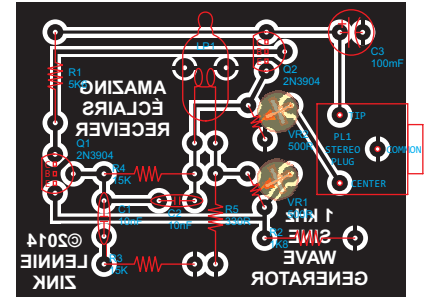

# THE AMAZING ÉCLAIRS RECEIVER

(EMF/Charge/Light/Audio/Induction/RF/Sferics)

WHITE NOISE GENERATOR

1 KHZ SINE WAVE GENERATOR

## COMPONENT LAYOUT