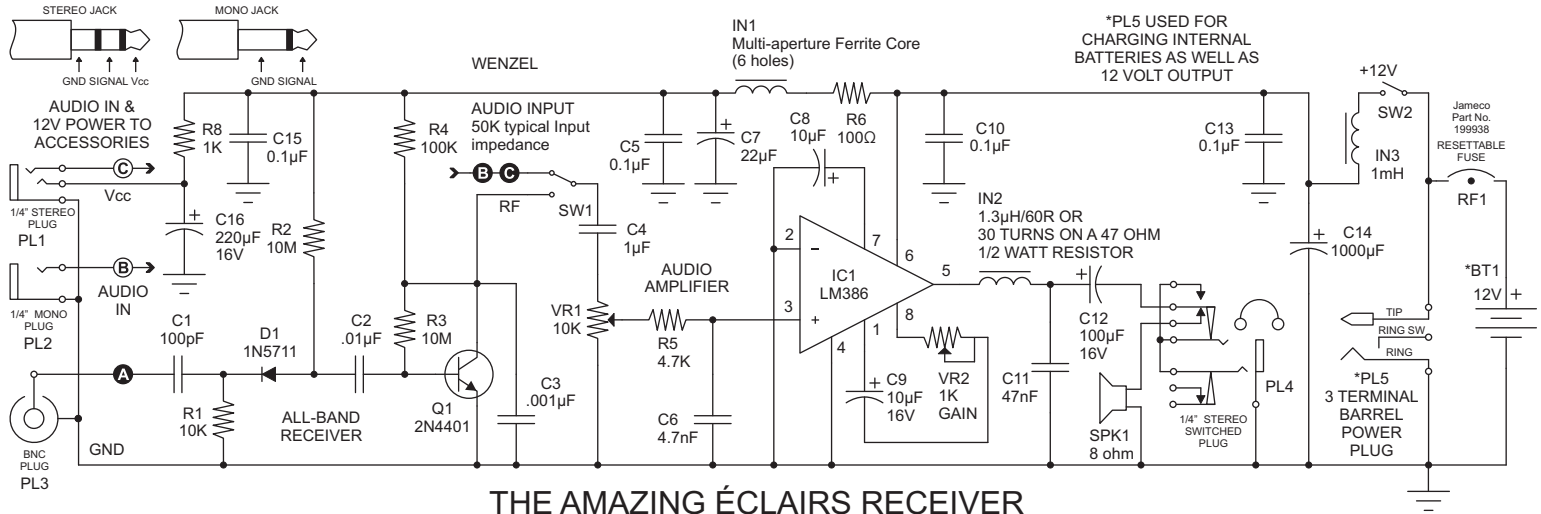

THE AMAZING ÉCLAIRS RECEIVER

(EMF/Charge/Light/Audio/Induction/RF/Sferics)

PROMOTES EXPERIMENTATION AND EXPLORATION

THE AMAZING ÉCLAIRS RECEIVER
(THIS DRAWING IS FOR REFERENCE PURPOSES.)

INTERNAL RECEIVER CIRCUITS:

- 200 kHz and higher All-Band Radio Frequency Receiver
- Audio Amplifier

BASIC ACCESSORIES

- 2.4GHz Antennas
- Alligator Clips for experiments
- Directional Microphone
- EMF Generator
- Folded Dipole Antenna
- Hydro Phone
- Loopstick Antenna
- Rabbit Ears Antenna
- Sferics Detector
- Solar Ear
- Speaker Experiments
- Speaker Microphone
- Split Voltage Supply
- Stethoscope
- Telephone Line Interface
- Tuned Loop Antenna
- Variable Capacitor in a Box
- Vibration Sensor
- Yagi Antenna

EXTERNAL MODULES, ACCESSORIES 1

- AC Line Detector
- Ambient Light Sensor x2
- Chime
- Destroyer Whooper
- Directional Microphone
- Emergency Weather Siren
- Frequency Divider
- Heart Rate Monitor
- Induction Pickup
- Infrared Light Sensor
- Input Impedance Matching Transformer
- Metronome
- Signal Tracer
- Static Charge Sensor
- Telephone Voice Changer
- Two-Tone Diesel Horn
- Two-Tone Siren
- Vibration Sensor
- Voltage Controlled Oscillator

EXTERNAL MODULES, ACCESSORIES 2

- 1 kHz Sine Wave Generator
- Active Antenna (HF/VHF/UHF, 3-3000 MHz)
- Acupuncture Point Locator
- Automatic Volume Control
- Cardiophone (Audible Heart Beats)
- Chime
- Frequency Doubler
- Ringtone Generator
- Simple Lie Detector (Bio Feedback)
- Simple IR Audio Link Transmitter & Receiver
- Simple Rain Sound Effect Generator
- Stable 60 Hz Frequency Generator
- White Noise Generator