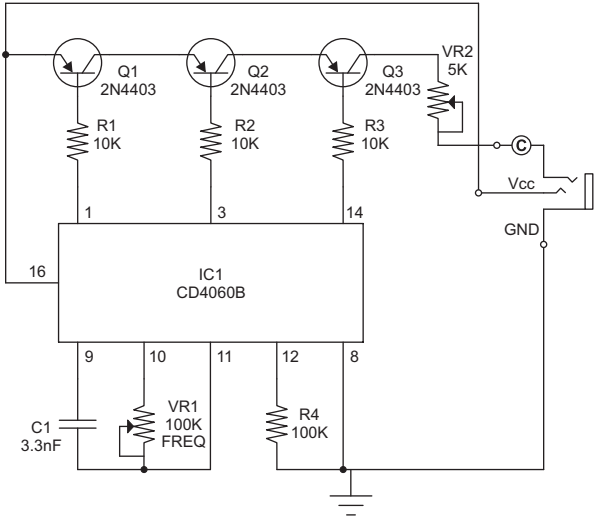

THE AMAZING ÉCLAIRS RECEIVER

(EMF/Charge/Light/Audio/Induction/RF/Sferics)

RINGTONE GENERATOR