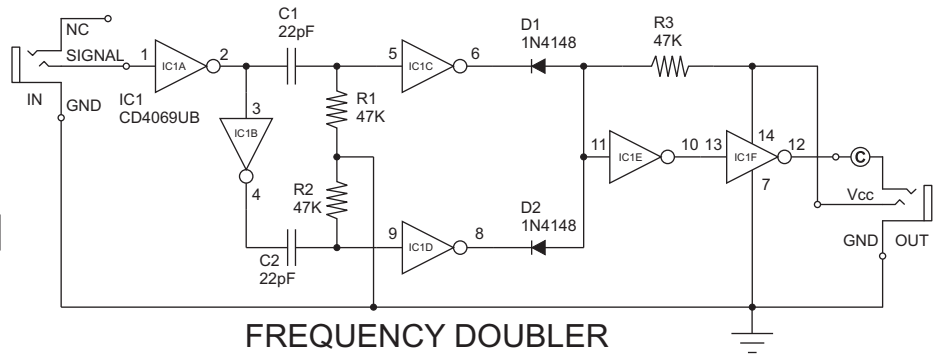

THE AMAZING ÉCLAIRS RECEIVER

(EMF/Charge/Light/Audio/Induction/RF/Sferics)

RINGTONE GENERATOR