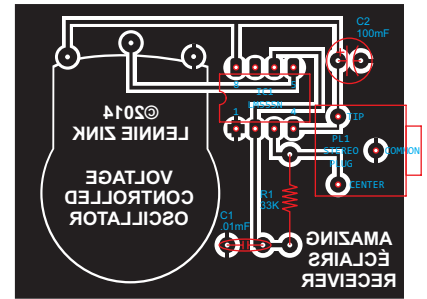

## EMERGENCY SIREN SIMULATOR

SEVERE WEATHER WARNING SIREN

VOLTAGE CONTROLLED OSCILLATOR

## COMPONENT LAYOUT