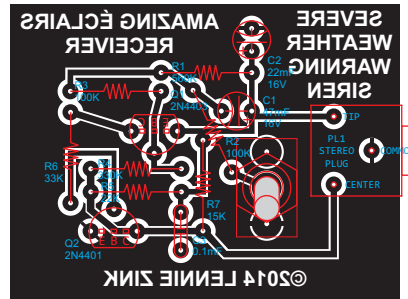

## EMERGENCY SIREN SIMULATOR

SEVERE WEATHER WARNING SIREN

VOLTAGE CONTROLLED OSCILLATOR

## COMPONENT LAYOUT