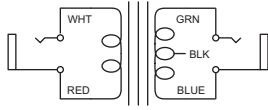

THE AMAZING ÉCLAIRS RECEIVER

(EMF/Charge/Light/Audio/Induction/Rf/Sferics)

IMPEDANCE MATCHING