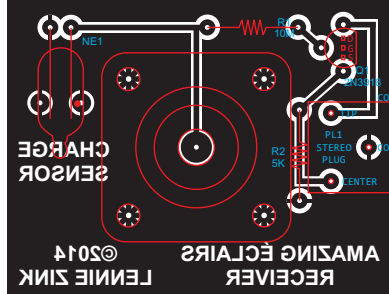

# THE AMAZING ÉCLAIRS RECEIVER

(EMF/Charge/Light/Audio/Induction/Rf/Sferics)

IMPEDANCE MATCHING

CHARGE SENSOR

## EMERGENCY SIREN SIMULATOR

SEVERE WEATHER WARNING SIREN

COMPONENT LAYOUT

INFRARED SENSOR

LIGHT SENSOR

AMBIENT LIGHT SENSOR

BOTTOM VIEW