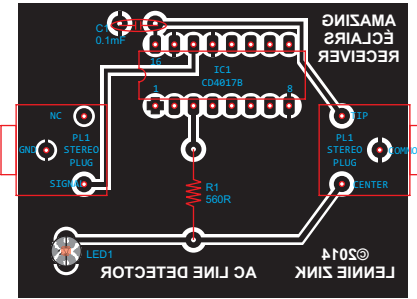

## EMERGENCY SIREN SIMULATOR

SEVERE WEATHER WARNING SIREN

COMPONENT LAYOUT

INFRARED SENSOR

LIGHT SENSOR

AMBIENT LIGHT SENSOR

BOTTOM VIEW

## COMPONENT LAYOUT