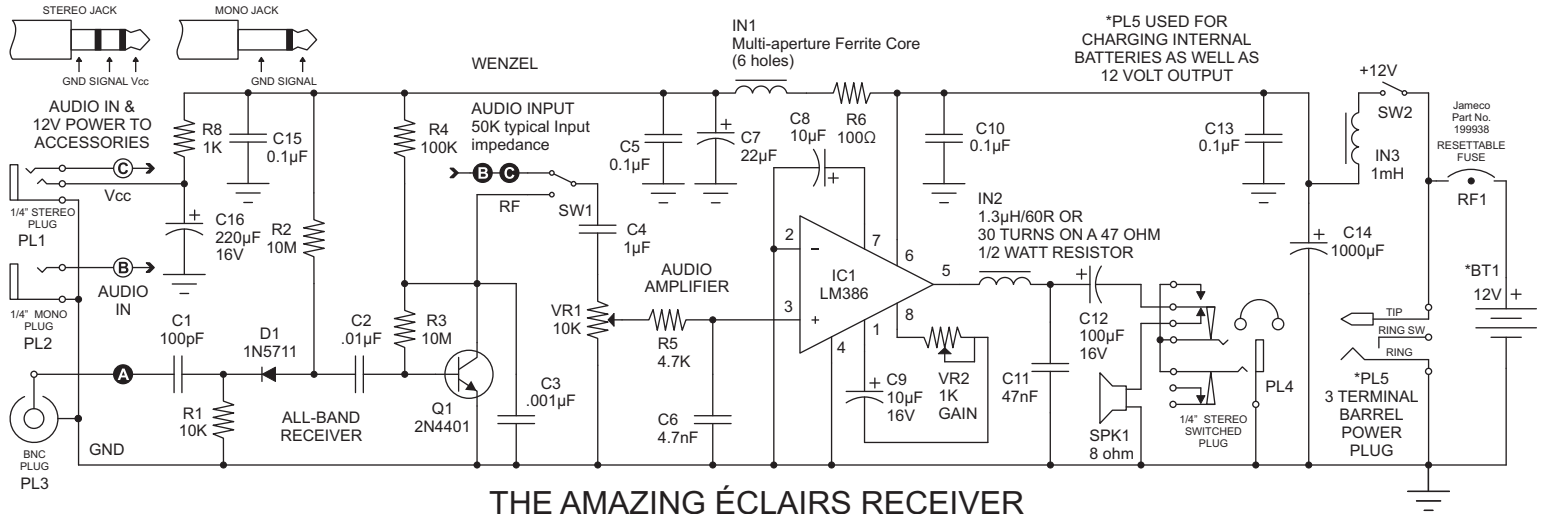

THE AMAZING ÉCLAIRS RECEIVER

(EMF/Charge/Light/Audio/Induction/RF/Sferics)

PROMOTES EXPERIMENTATION AND EXPLORATION

THE AMAZING ÉCLAIRS RECEIVER
(THIS DRAWING IS FOR REFERENCE PURPOSES.)

INTERNAL RECEIVER CIRCUITS:

- 200 kHz and higher All-Band Radio Frequency Receiver
- Audio Amplifier

BASIC ACCESSORIES

- 2.4GHz Antennas
- Alligator Clips for experiments
- Directional Microphone
- EMF Generator
- Folded Dipole Antenna
- Hydro Phone
- Loopstick Antenna
- Rabbit Ears Antenna
- Sferics Detector
- Solar Ear
- Speaker Experiments
- Speaker Microphone
- Split Voltage Supply
- Stethoscope
- Telephone Line Interface
- Tuned Loop Antenna
- Variable Capacitor in a Box
- Vibration Sensor
- Yagi Antenna

EXTERNAL MODULES, ACCESSORIES 1

- AC Line Detector
- Ambient Light Sensor x2
- Chime
- Destroyer Whooper
- Directional Microphone
- Emergency Weather Siren
- Frequency Divider
- Heart Rate Monitor
- Induction Pickup
- Infrared Light Sensor
- Input Impedance Matching Transformer
- Metronome
- Signal Tracer
- Static Charge Sensor
- Telephone Voice Changer
- Two-Tone Diesel Horn
- Two-Tone Siren
- Vibration Sensor
- Voltage Controlled Oscillator