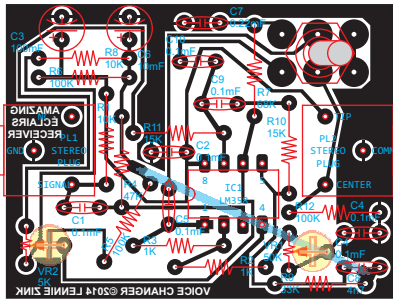

## EMERGENCY SIREN SIMULATOR

SEVERE WEATHER WARNING SIREN

VOLTAGE CONTROLLED OSCILLATOR

## COMPONENT LAYOUT