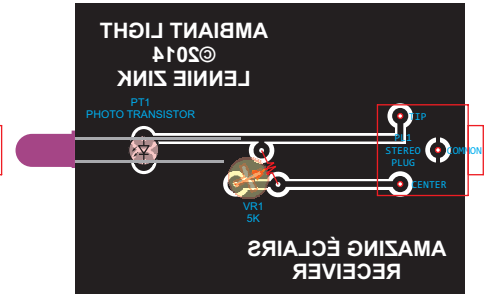

## EMERGENCY SIREN SIMULATOR

SEVERE WEATHER WARNING SIREN

COMPONENT LAYOUT

INFRARED SENSOR

LIGHT SENSOR

AMBIENT LIGHT SENSOR

BOTTOM VIEW

## COMPONENT LAYOUT