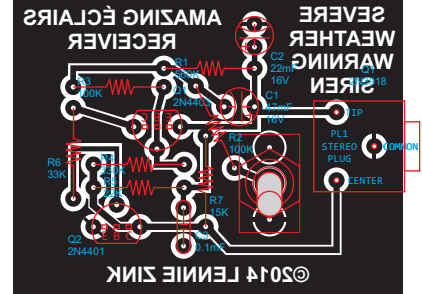

# THE AMAZING ÉCLAIRS RECEIVER

(EMF/Charge/Light/Audio/Induction/Rf/Sferics)

IMPEDANCE MATCHING

CHARGE SENSOR

## EMERGENCY SIREN SIMULATOR

SEVERE WEATHER WARNING SIREN

COMPONENT LAYOUT

INFRARED SENSOR

LIGHT SENSOR

AMBIENT LIGHT SENSOR

BOTTOM VIEW