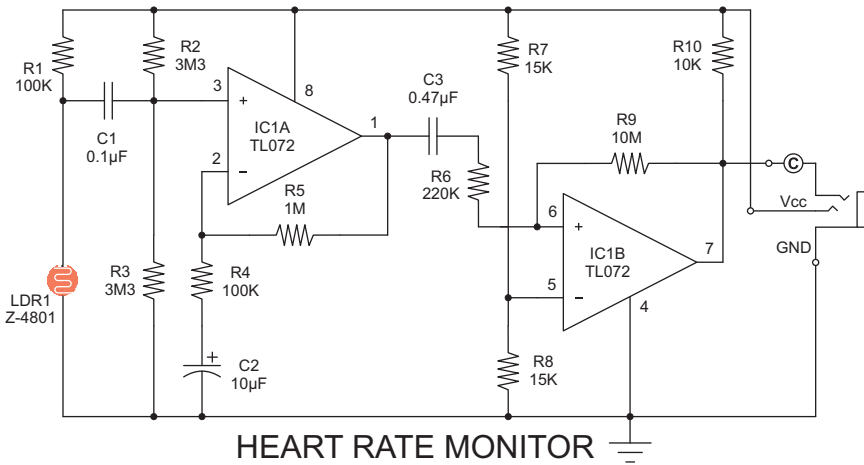

THE AMAZING ÉCLAIRS RECEIVER

(EMF/Charge/Light/Audio/Induction/RF/Sferics)