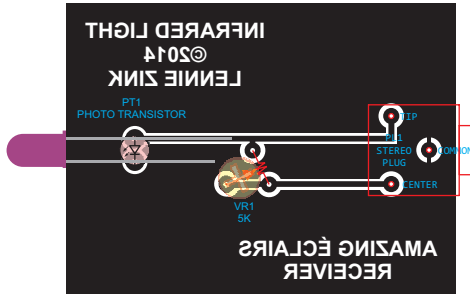

## EMERGENCY SIREN SIMULATOR

SEVERE WEATHER WARNING SIREN

COMPONENT LAYOUT

INFRARED SENSOR

LIGHT SENSOR

AMBIENT LIGHT SENSOR

BOTTOM VIEW

## COMPONENT LAYOUT