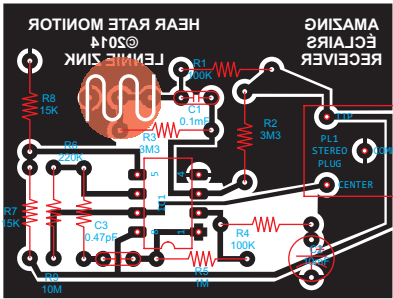

# THE AMAZING ÉCLAIRS RECEIVER

(EMF/Charge/Light/Audio/Induction/Rf/Sferics)

IMPEDANCE MATCHING

CHARGE SENSOR

## EMERGENCY SIREN SIMULATOR

SEVERE WEATHER WARNING SIREN

COMPONENT LAYOUT

INFRARED SENSOR

LIGHT SENSOR

AMBIENT LIGHT SENSOR

BOTTOM VIEW

## COMPONENT LAYOUT