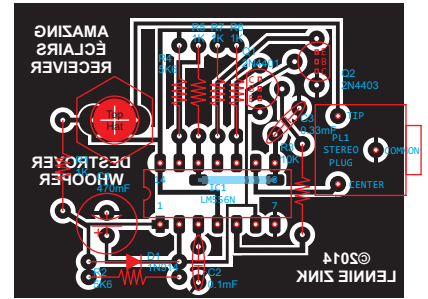

## EMERGENCY SIREN SIMULATOR

SEVERE WEATHER WARNING SIREN

COMPONENT LAYOUT

INFRARED SENSOR

LIGHT SENSOR

AMBIENT LIGHT SENSOR

BOTTOM VIEW

## COMPONENT LAYOUT