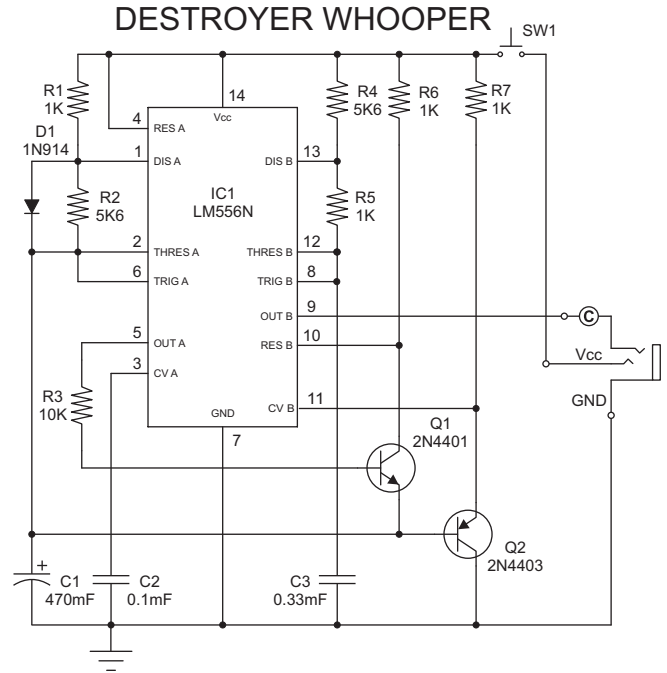

THE AMAZING ÉCLAIRS RECEIVER

(EMF/Charge/Light/Audio/Induction/RF/Sferics)