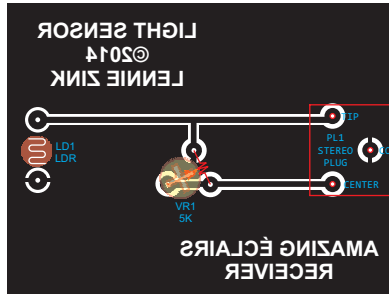

## EMERGENCY SIREN SIMULATOR

SEVERE WEATHER WARNING SIREN

COMPONENT LAYOUT

INFRARED SENSOR

LIGHT SENSOR

AMBIENT LIGHT SENSOR

BOTTOM VIEW

## COMPONENT LAYOUT