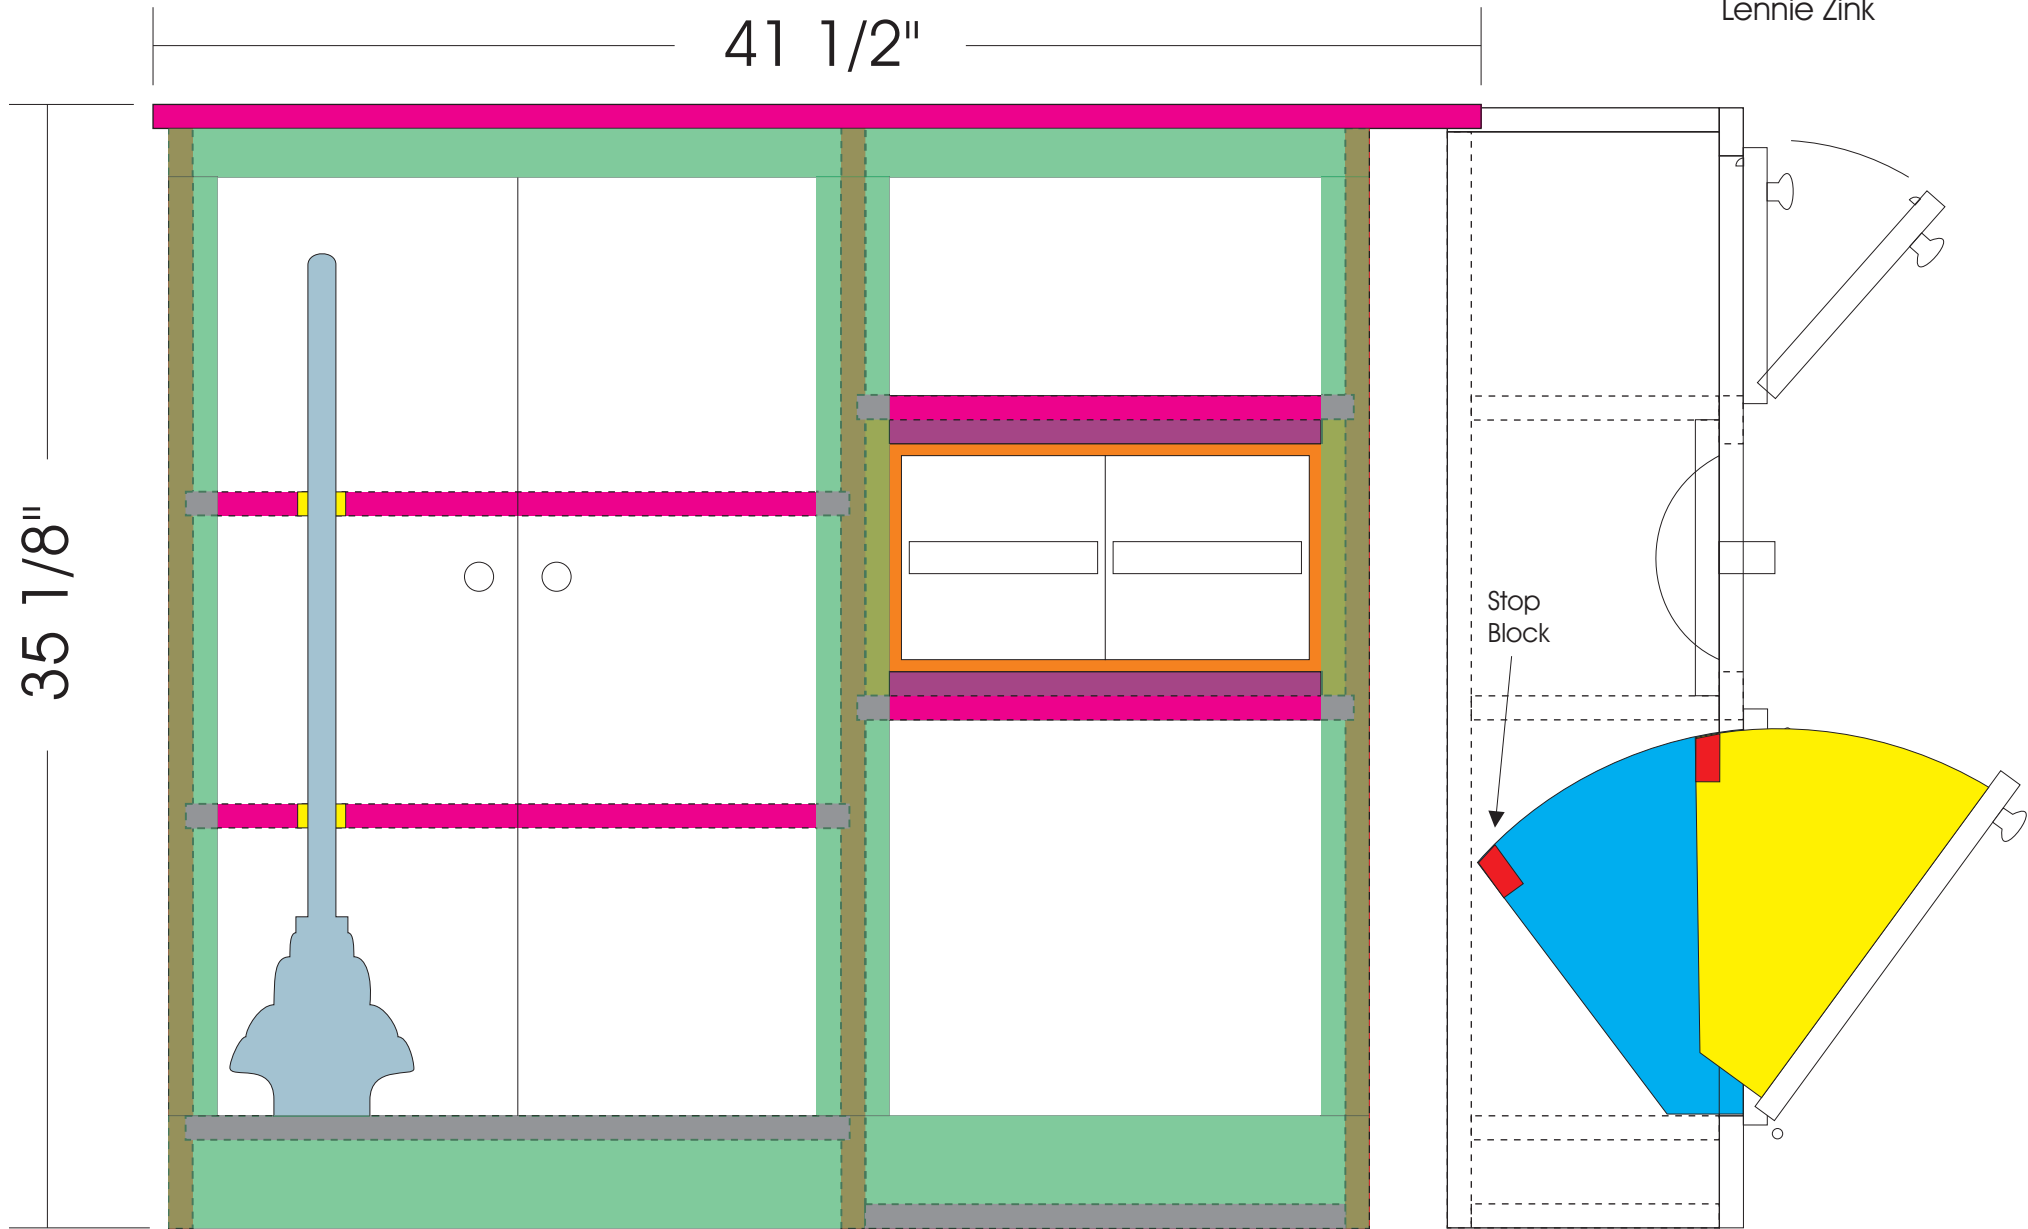

Laundry Chute Cabinet

©2013
Lennie Zink

Dados 1/4 inch deep

©2013
Lennie Zink

PLYWOOD

SHELVES

(3) 7 3/4 x 20 3/4

(2) 7 3/4 x 15 1/2

Bottom Plate 7 3/4 x 15

TP FACE PLATE 10 x 15

VERTICALS

(2) 8 1/2 x 34 1/4

(1) 8 1/2 x 34 1/4

SOLID OAK

Top 8 1/2 x 38

Styles

(2) 1 1/2 x 30

2 1/4 x 30

Rails

1 1/2 x 37 1/2

3 1/2 x 37 1/2

(2) 1 1/2 x 13 1/2

SOLID OAK BOARDS

Top 9 or 10" x 4ft

1 1/2 x 4 ft

1 1/2 x 8 ft

3 x 4 ft

4 x 4 ft

©2013
Lennie Zink