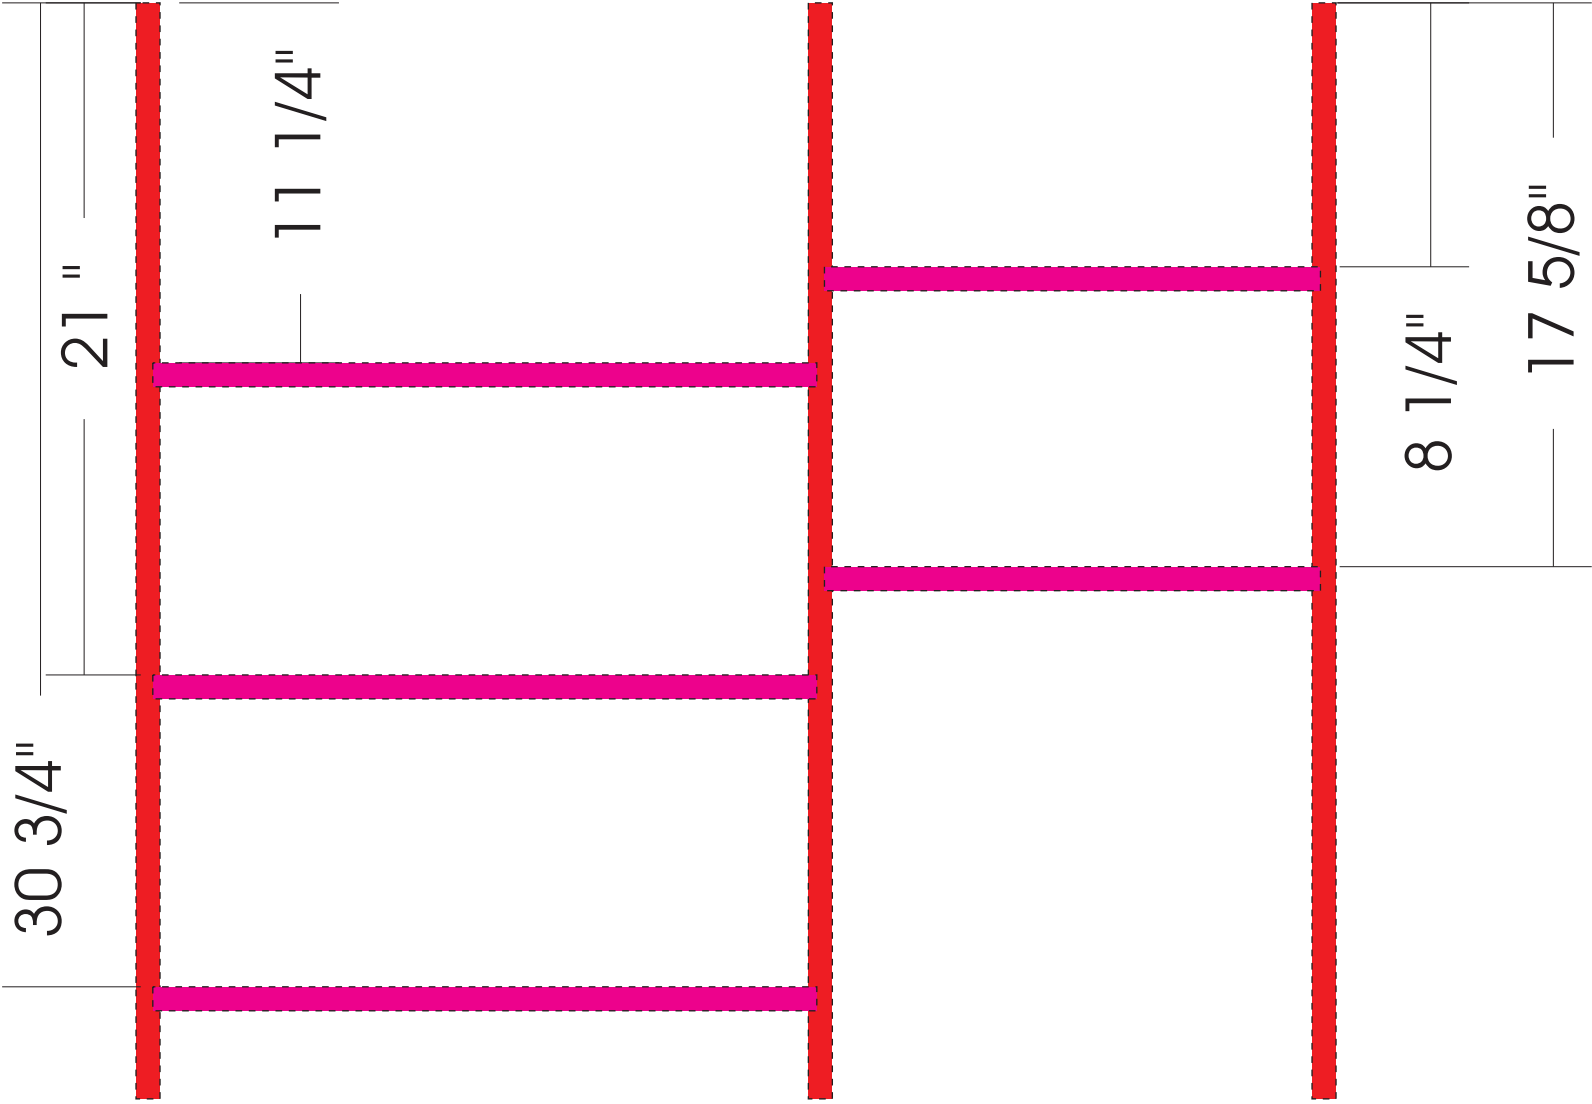

Laundry Chute Cabinet

©2013
Lennie Zink

Dados 1/4 inch deep

©2013
Lennie Zink

PLYWOOD

SHELVES

(3) 7 3/4 x 20 3/4

(2) 7 3/4 x 15 1/2

Bottom Plate 7 3/4 x 15

TP FACE PLATE 10 x 15

VERTICALS

(2) 8 1/2 x 34 1/4

(1) 8 1/2 x 34 1/4

SOLID OAK

Top 8 1/2 x 38

Styles

(2) 1 1/2 x 30

2 1/4 x 30

Rails

1 1/2 x 37 1/2

3 1/2 x 37 1/2

(2) 1 1/2 x 13 1/2

SOLID OAK BOARDS

Top 9 or 10" x 4ft

1 1/2 x 4 ft

1 1/2 x 8 ft

3 x 4 ft

4 x 4 ft

©2013
Lennie Zink